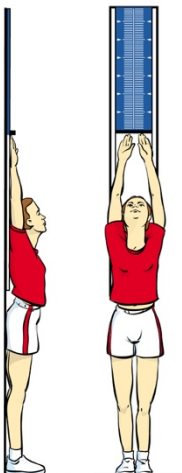

PRINT AT HOME VERTICAL JUMP SCALE – PRINT ACTUAL SIZE IN PRINTER SETTINGS

70
69
68
67
66
65
64
63
62
61
60
59
58
57
56
55
54
53
52
51
50
49
48
47
46

Fold Line

Fold Line

STICK HERE

45
44
43
42
41
40
39
38
37
36
35
34
33
32
31
30
29
28
27
26
25
24
23
22
21

Fold Line

Fold Line

STICK HERE

	20
	19
	18
	17
	16
	15
	14
	13
	12
	11
	10
	9
	8
	7
	6
	5
	4
	3
	2
1cm →	1

PLACE FINGER TIPS UNDER THE BLACK LINE

ATTACH TO WALL WITH TAPE AT A HEIGHT WHERE YOU CAN REACH THE BLACK LINE WITH YOUR FINGER TIPS WHILST FULL STRETCH WITH YOU ARMS UP